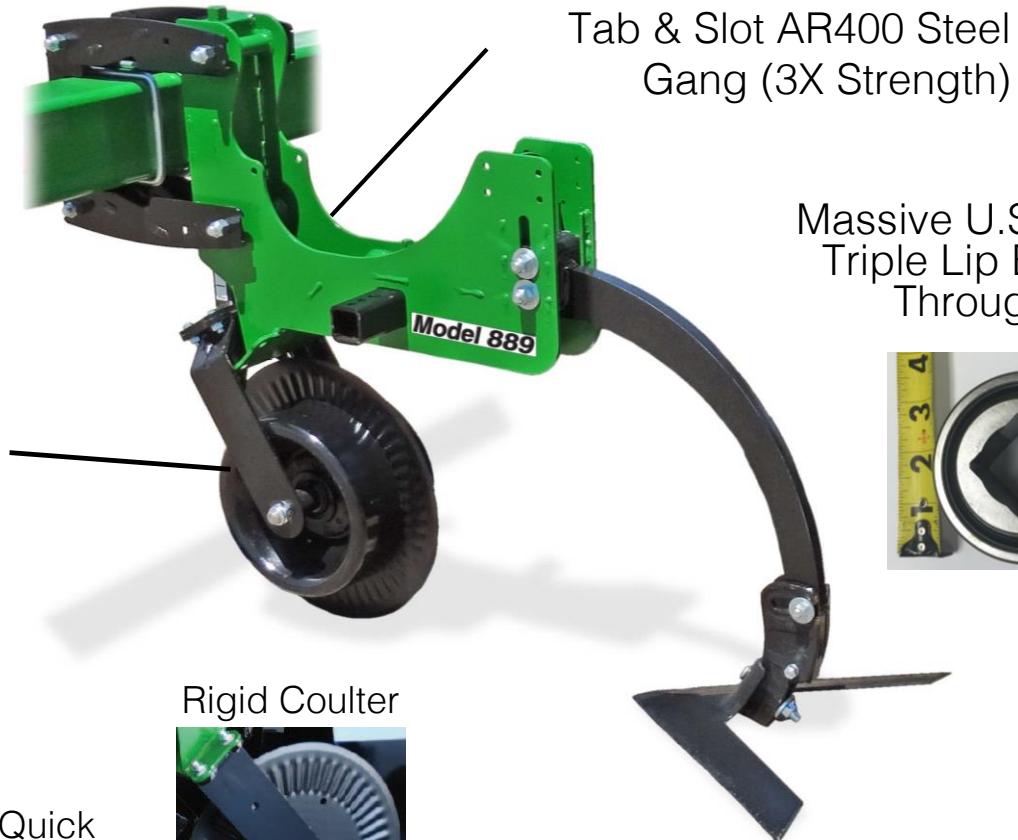

Cultivator

Win the weed battle with the Bigham Model 889 Cultivator! Highly adjustable for early-to-late season cultivation and weed control

Culti-Lister

Configuration for bed forming. Convertible to cultivation, weed control. Forms rows with a variety of bedding tool options. Parallel linkage allows bedding in varying conditions in the same field.

- Advanced engineering design results in stronger and lighter model
- An economical Single Bar option is available to ease lifting and working in close radius situations

Shown configured as
high residue Cultivator

Lubbock, Texas
Carlisle, Arkansas

(800) 692-4449
(870) 552-7517

www.BighamAg.com

889 Cultivator

STANDARD EQUIPMENT & COMMON OPTIONS

Available 2-to-24 rows with multiple row spacing

Tab & Slot AR400 Steel Gang (3X Strength)

Massive U.S.A.-Made Triple Lip Bearings Throughout

Standard 9" Wide Depth Band, 20" Couler

Rigid Couler

Barring Off Disc Quick Pin Adjust Width & Depth

Depth Control Tire

Super Sweep

Crop Shield Quick Adjust Height & Width