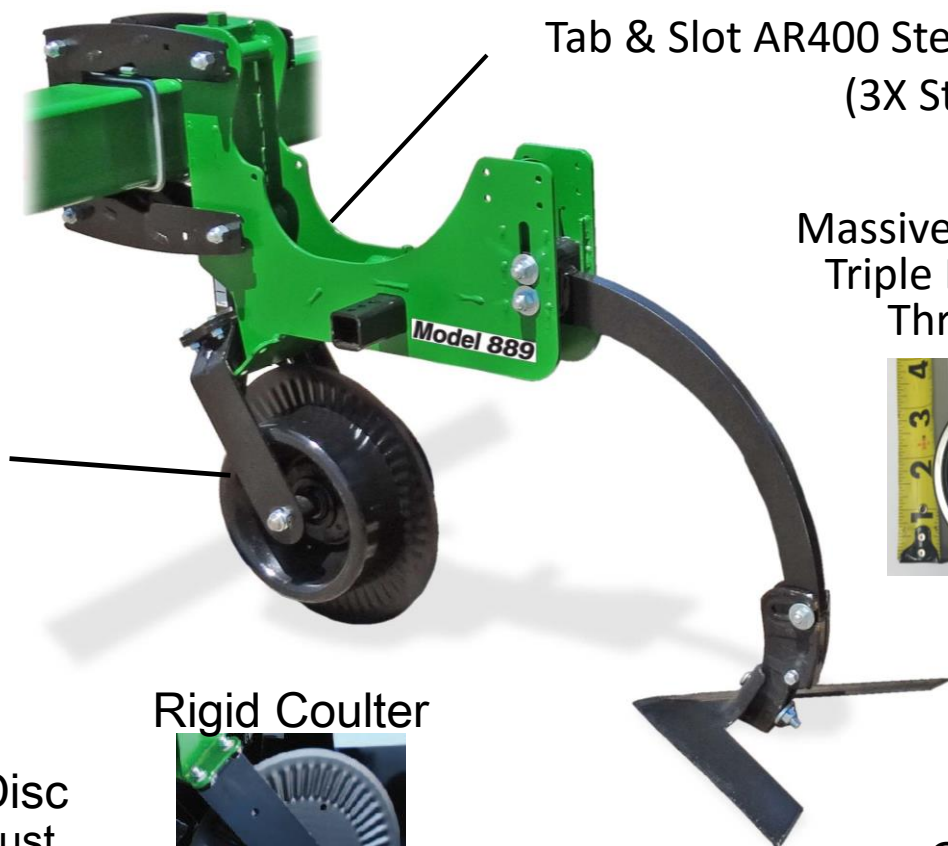

- Advanced engineering design results in stronger and lighter model
- An economical Single Bar option is available to ease lifting and working in close radius situations

Shown configured as  
high residue Cultivator

# MODEL 889 CULTIVATOR

## STANDARD EQUIPMENT & COMMON OPTIONS

Available 2-to-24 rows with multiple row spacing

Tab & Slot AR400 Steel Gang  
(3X Strength)

Massive U.S.A.-Made  
Triple Lip Bearings  
Throughout

Standard 9"  
Wide Depth  
Band, 20"  
Coulter