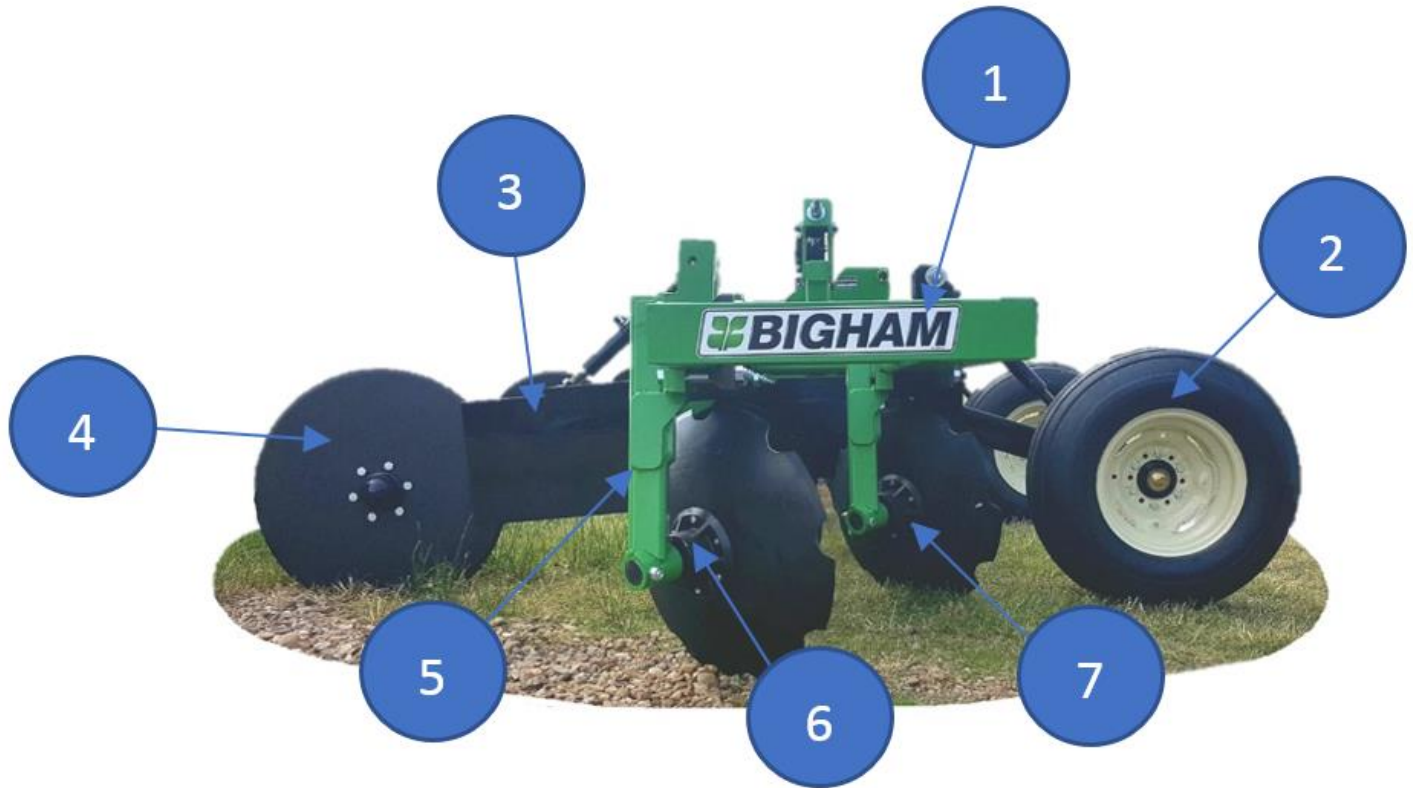

## Single Disc Bedder

**BIGHAM**  
Farmer Friendly

The Bigham Single Disc Bedder pulls easier than conventional options for more versatile use. It also pulls up beds faster due to high flow design and over-the-bed shields to prevent dirt spillage.

This versatile product brings all of this while lowering maintenance costs through reduced number of wear parts and simplified design

This budget conscious addition to Bigham's Disc Bedder family is available in 8 Row, 12 Row and 16 Row. Custom sizes and configurations by request

# Single Disc Bedder

1. 'Built Bigham Tough' frame construction with CAT3 hitch
2. Two pairs of Heavy Duty gauge wheels
3. Over the row dirt shields
4. Four Heavy Duty stabilizing coulters
5. Mounting arms fabricated from heavy wall tube and oversized hardware
6. Timken American made Heavy-Duty bearings with integrated dirt shield.
7. 24" Notched or smooth discs